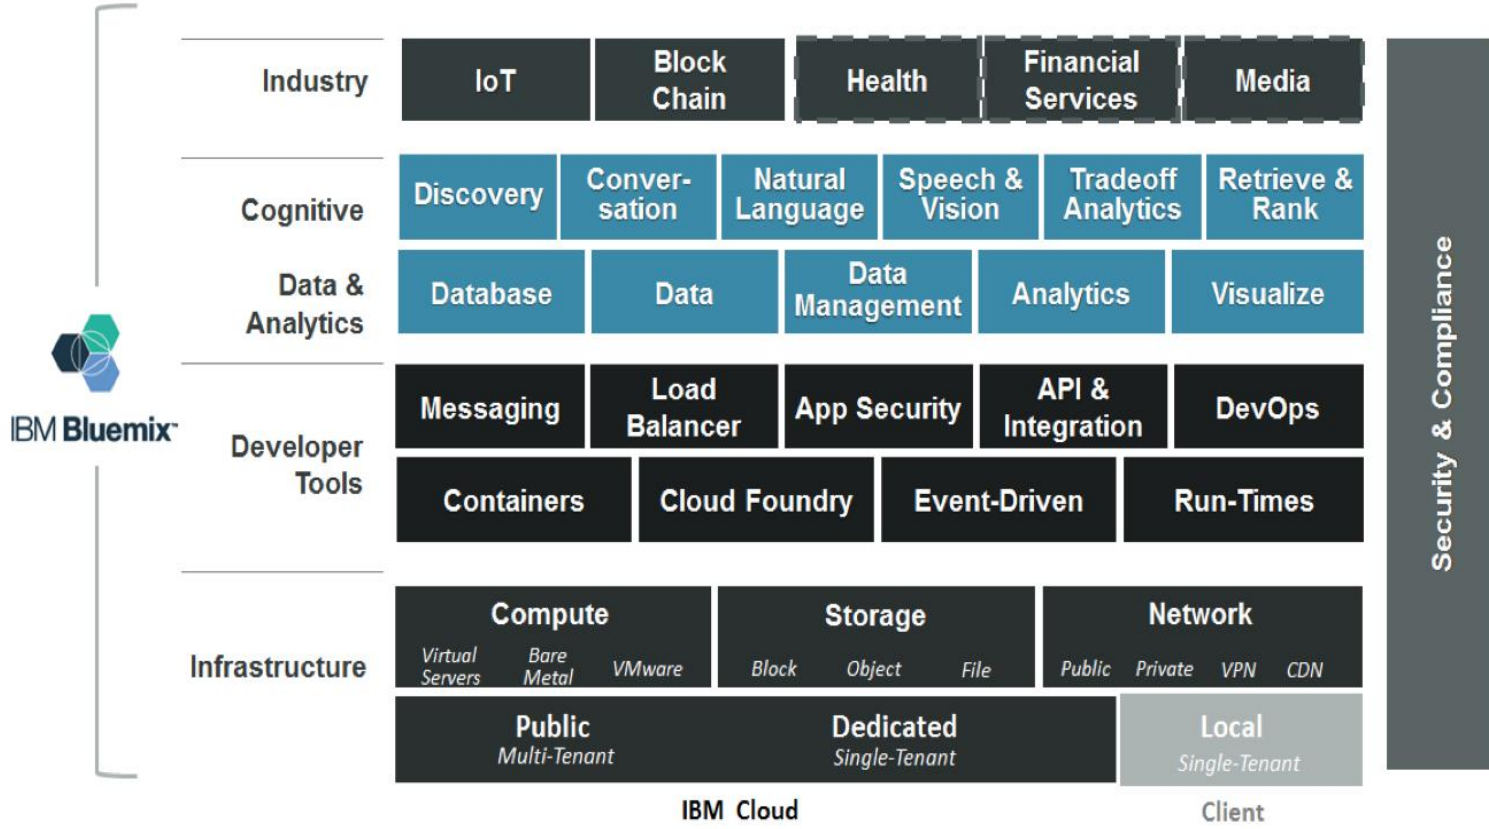

Maurizio Ragusa

Director Cloud, IBM

If you're going to make architectural decisions, think to our architecture to determine how your business is going to work for the next years

ENTERPRISE STRONG - *Access more ways to accommodate your unique latency, data location and regulatory requirements*

Access to 52 data centers

Infinitely horizontal scalability

Move data across IBM DCs¹ at no cost

Never across the public internet

Security and compliant

Direct integration to on-premises

Public and Dedicated instances

Designed for the industry